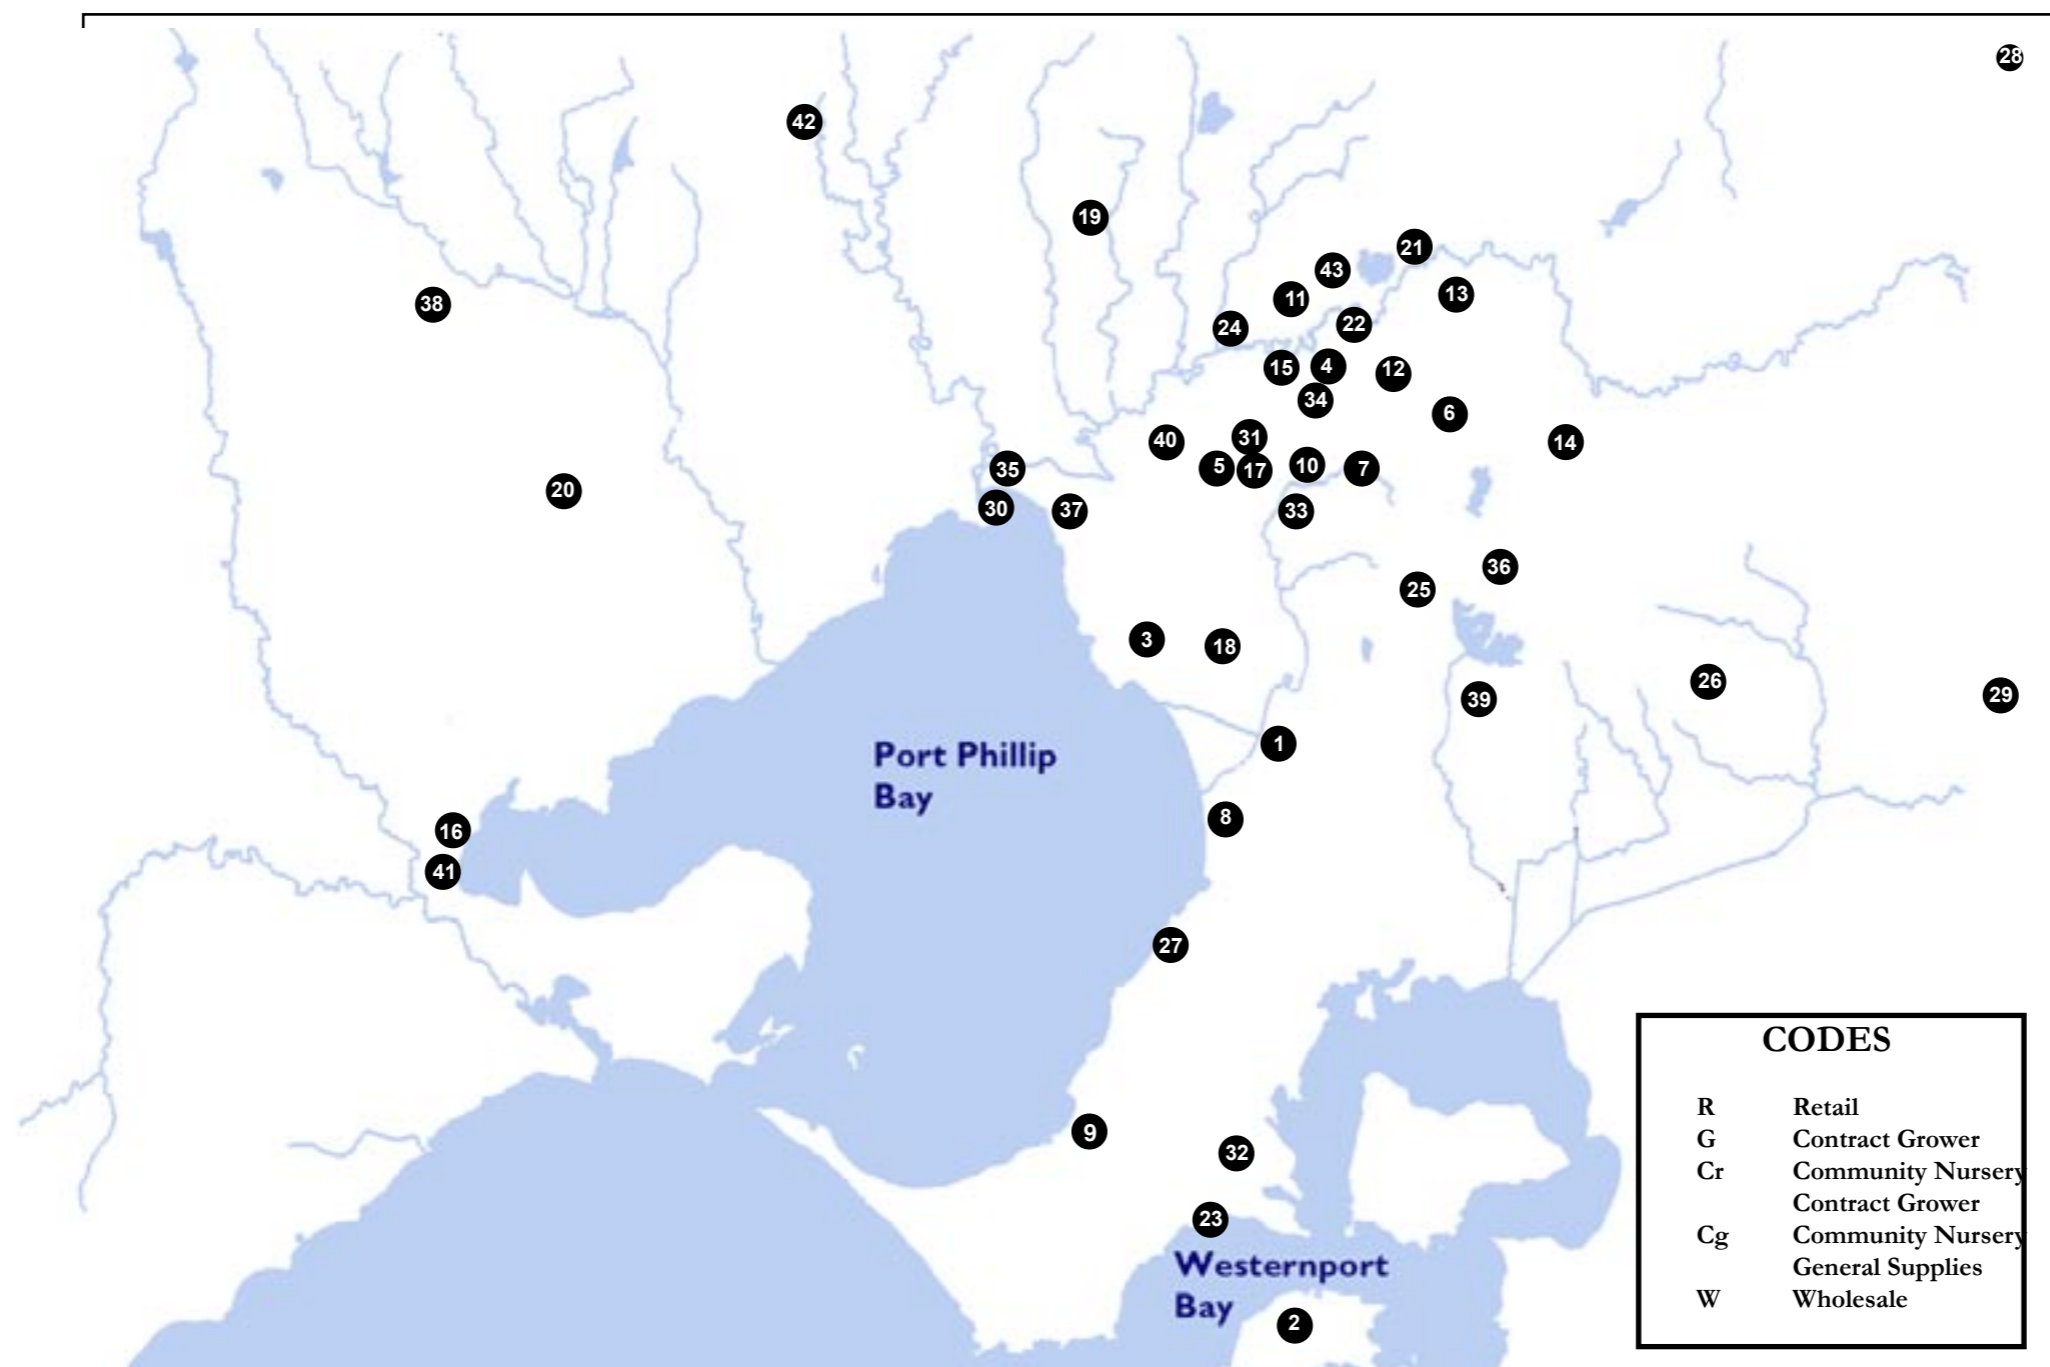

When purchasing stock, ask the suppliers for details of the plant source and the suitability of the plants for your needs.

If your Group would like assistance with training in plant propagation, seed collection, plant identification and project planning please contact GAV (details overleaf).

1. Australian Ecosystems Nursery
Code: G, W(only) Melway: 98 D5
P.O.Box 424 Pattersons Lakes, 3197
Contact: Heidi Hopkins or David Carew 9775 0612
Open: By appt.
Stock for: Greater Melbourne
www.australianecosystems.com.au

2. Barb Martin Bushbank
Code: R, G, Cr W Melway: 632B5
P.O.Box 80 Cowes
Phillip Island, 3922
Contact: Bec Jack 0407 348 807
Open: Wed 9-12, 1st Sat in month 10-1
Stock for: Phillip Island

3. Bayside Community Nursery
Code: R,G,Cr,Cw,W Melway: 77D12
319 Reserve Rd.
Cheltenham, 3192
Contact: Carmen Skrobonja & Erika Anderson 9583 8408
Open: Thurs & Sat: 10-12 noon
Stock for: Sandbelt region

INDIGENOUS NURSERIES OF GREATER MELBOURNE 2006

4. Bimbadeen Nursery
Code: R, W Melway: 35 G2
104 Webb St. Warrandyte, 3113
Contact: Bev Hanson 9844 3906
Open: By appt.
Stock for: Eltham, Warrandyte, Wonga Park & Park Orchards

5. Bungalook Nursery
Code: G, Cg Melway: 62 F4
P.O.Box 58 Forest Hill Chase, 3131
Contact: Liz Henry 9890 4542
Open: Fri 10.00-1.00 or by appt.
Stock for: City of Whitehorse and surrounding areas

6. Bushland Flora
Code: G, W Melway: 120 D1
PO Box 312 Mt. Evelyn, 3796
Contact: Ian Shimmen 9736 4364
Open: M-F 8.00-4.30
Weekends by appt.
Stock for: Eastern Melbourne Region

7. Candlebark Community Nursery
Code: G, Cg, R Melway: 37 B6
Maintenance Compound, Croydon Golf Club, Dorset Rd. Croydon
Contact: Daniel Flaim 9727 0594
Open: Mon-Thurs 10.00-3.00, Sunday 10.00-4.00
Stock for: Shire of Yarra Ranges, Maroondah and Manningham City Council

8. Carrum Indigenous Nursery
Code: R, G, Cr, Melway: 97 D5
PO Box 37 Patterson Lakes 3197
Contact: Anne Martin 9776 0823
Open: Saturday 11.00-3.00 or by appt.
Stock for: City of Kingston, Seaford and hinterland

9. Coast Flora Pty Ltd
Code: G, Melway: 168
PO Box 618, Rye, 3941
Contact: Richard Brennan 0414 805 279
Open: By appointment

10. CRISP (Community of Ringwood Indigenous Species Plant Nursery)
Code: Cg, G R Melway: 49 H10
17 Greenwood Ave Ringwood, 3134
Contact: Debbie Nixon 9879 3911
Open: Wed, Fri 9.30-12.30, Sun 1-3
Stock for: Ringwood & Heathmont areas

11. Edendale Farm
Code: W G R Melways: 22 A1
Gaston's Rd. Eltham 3095
Contact: 9439 8113
Open: 7 days 9.30 - 4.30
Stock for Shire Of Nillumbik

12. Enviroworks Operation Revegetation
Code: G
PO Box 336 Boronia, 3155
Contact: Darren Wallace 0428 102 148
Open: By appt.
Stock for: Eastern & SE suburbs

13. Chris Fletcher
Code: R, G, W Melway: 274 K2
58 King St. Yarra Glen, 3775
Contact: Chris Fletcher 9730 1517
Stock for: Lilydale, Yarra Glen, Christmas Hills & Healesville

14. Friends of the Helmeted Honeyeater Nursery
Code: R, G Melway: 305 H10
PO Box 131 Woori Yallock, 3139
Contact: Michelle Farram 5964 8341
Open: Tues + Thurs 9-3.30 and 1st Sat month 9-12
Stock for: Woori Yallock, Wandin, Macclesfield & Yellingbo

15. Friends of Warrandyte State Park
Code: Cr R, W Melway: 23 C10
P.O.Box 220 Warrandyte, 3113
Contact: Josh Revell 0408 317 327
Open: Thursday 9.30-12.30
Stock for: Warrandyte area

16. Geelong Indigenous Nursery
Code: R, G, W Melway: 225 J12
P.O.Box 4160 Geelong, 3220
Contact: John King 0429 315 928
Open: By appt.
Stock for: Geelong, Werribee & volcanic plains

17. Greenlink Box Hill
Code: G, Cr, W R Melway: 47 C8
41 Wimmera St. Box Hill Nth, 3129
Contact: Lorraine Norder 9808 8471
Open: M 9.00-12.00 or by appt.
Stock for: City of Whitehorse & surrounding areas
website:
<http://home.vicnet.net.au/~greenlnk>

18. Greenlink Sandbelt
Code: Cr, R, Cg Melway: 79 D11
587 Heatherton Rd. Clayton Sth, 3169
Contact: Louise Dorr 9551 3039
Open: Sun 11.00-1.00 (long weekends excluded), Wedns 9-12
Stock for: sandbelt region of Sth. Eastern Melbourne